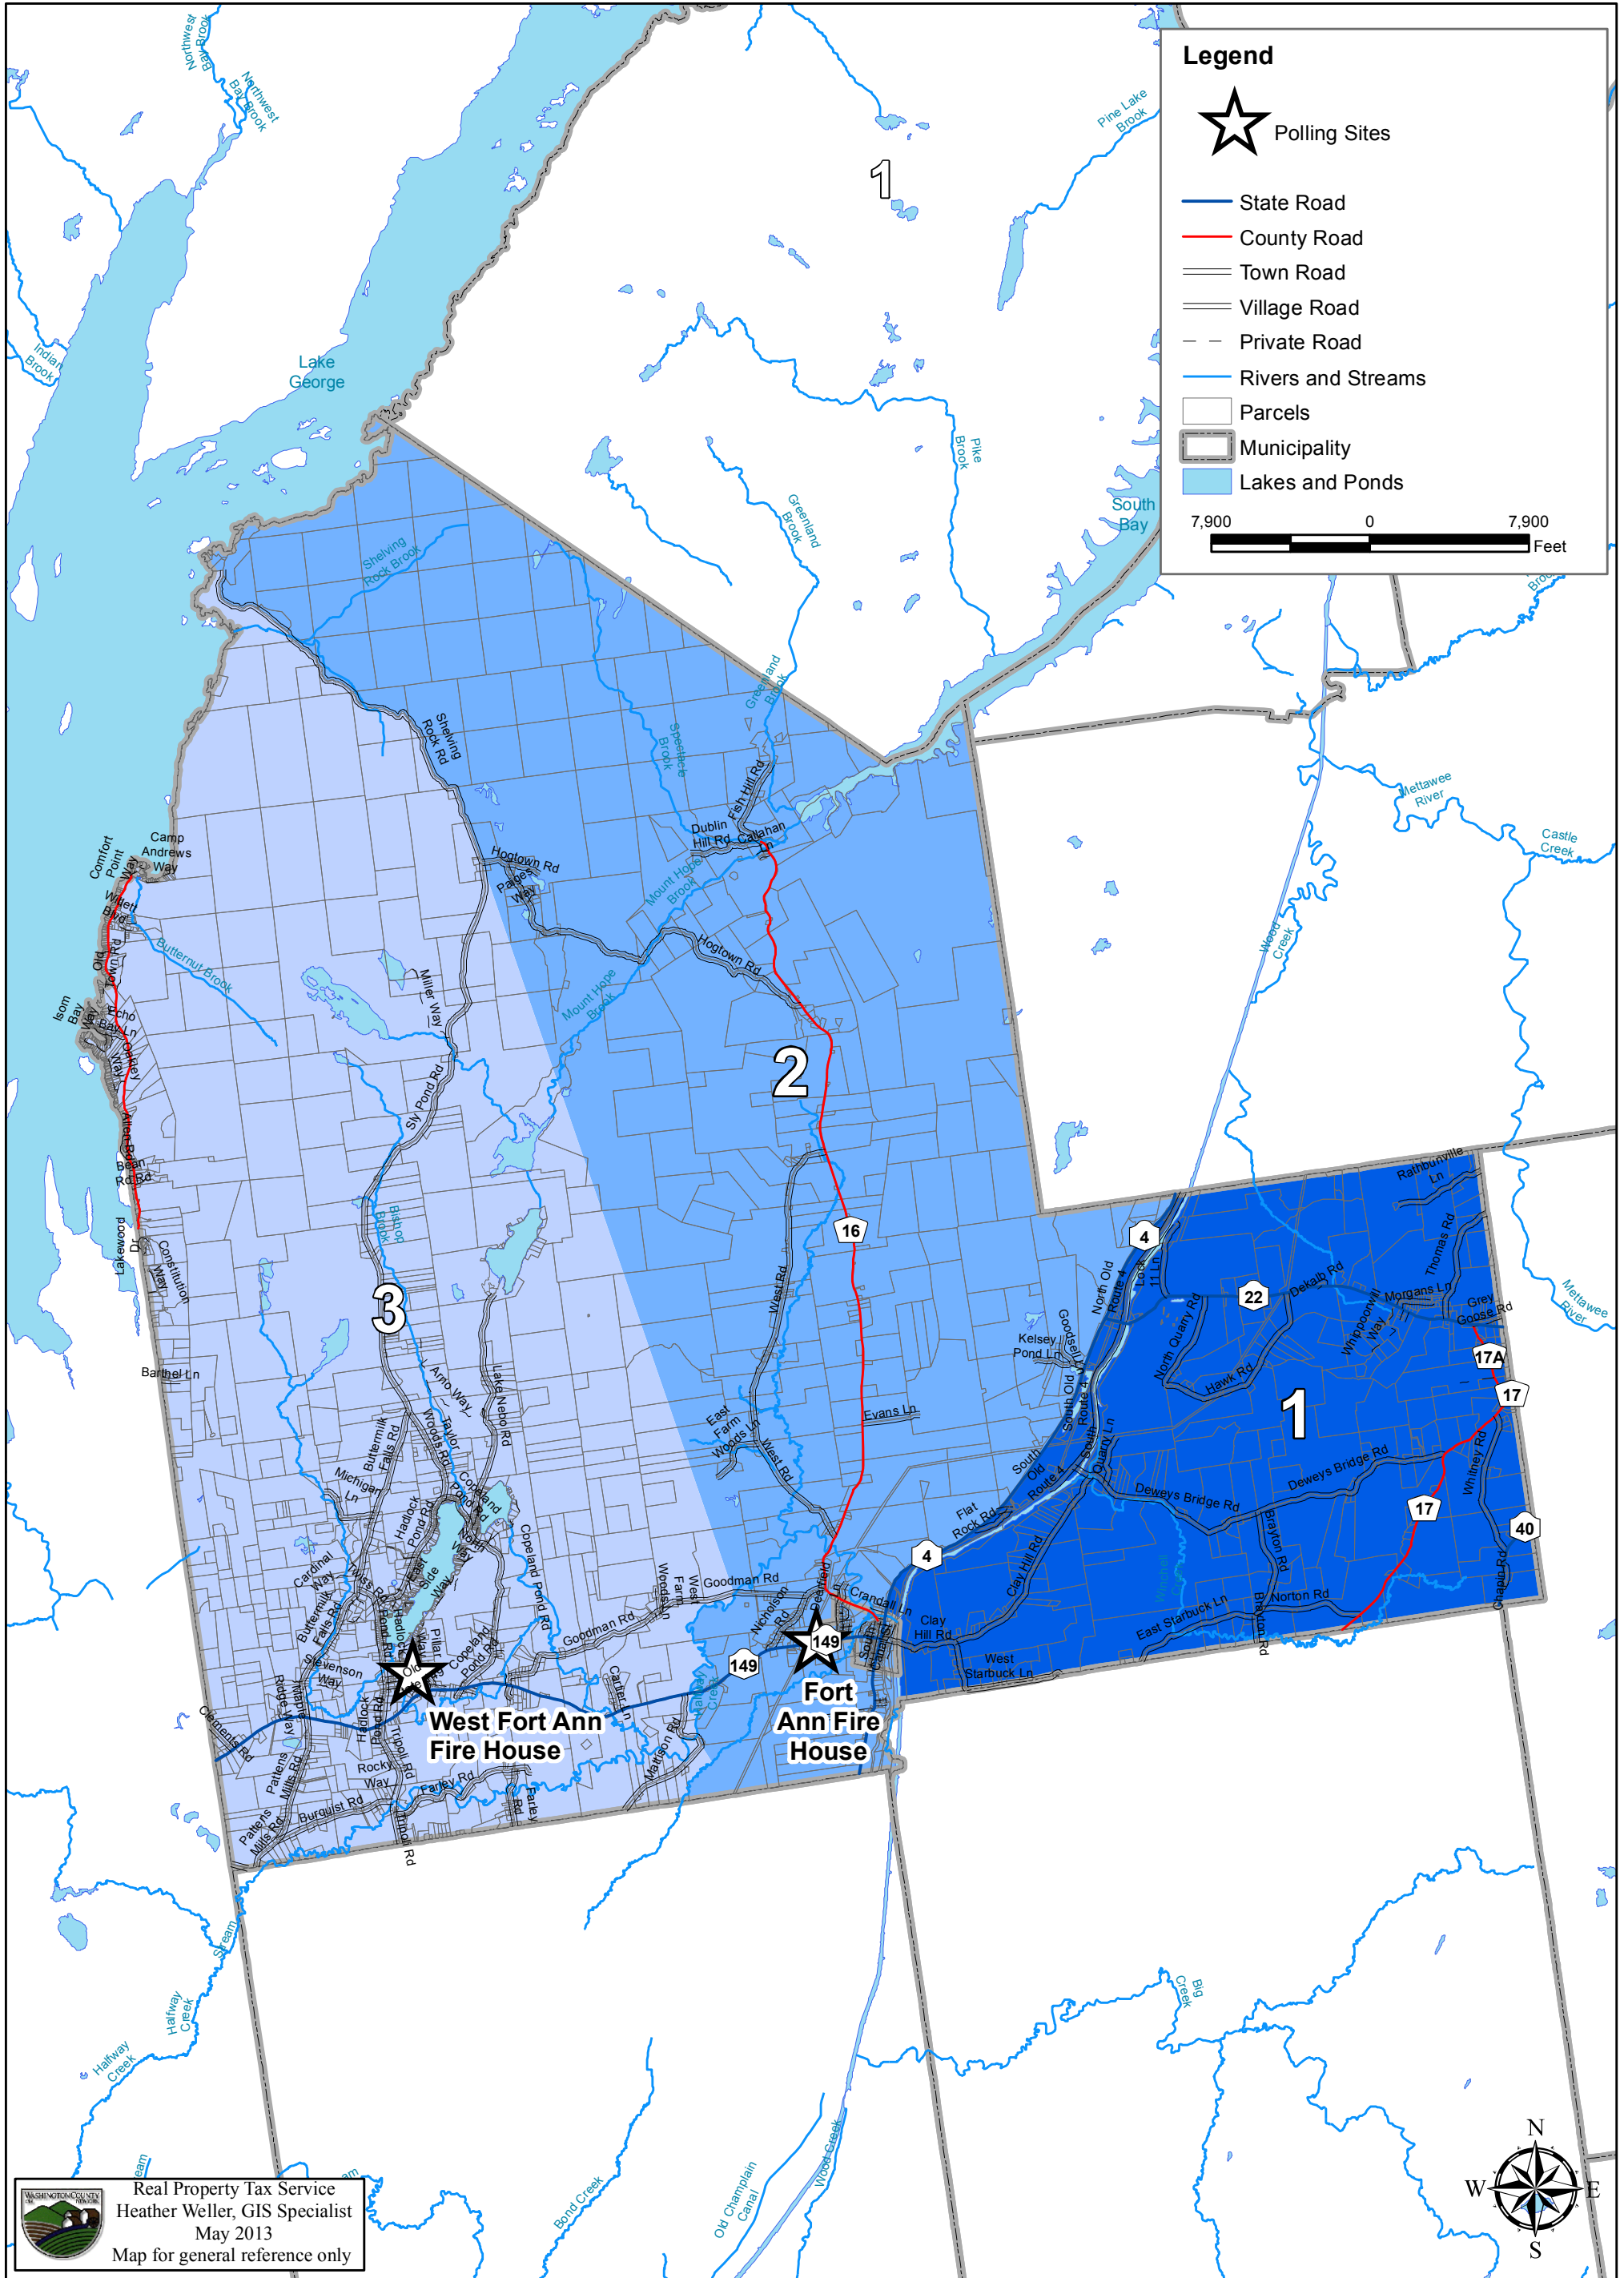

# Town of Fort Ann Election Districts

**Legend**

- Polling Sites
- State Road
- County Road
- Town Road
- Village Road
- Private Road
- Rivers and Streams
- Parcels
- Municipality
- Lakes and Ponds

7,900 0 7,900 Feet