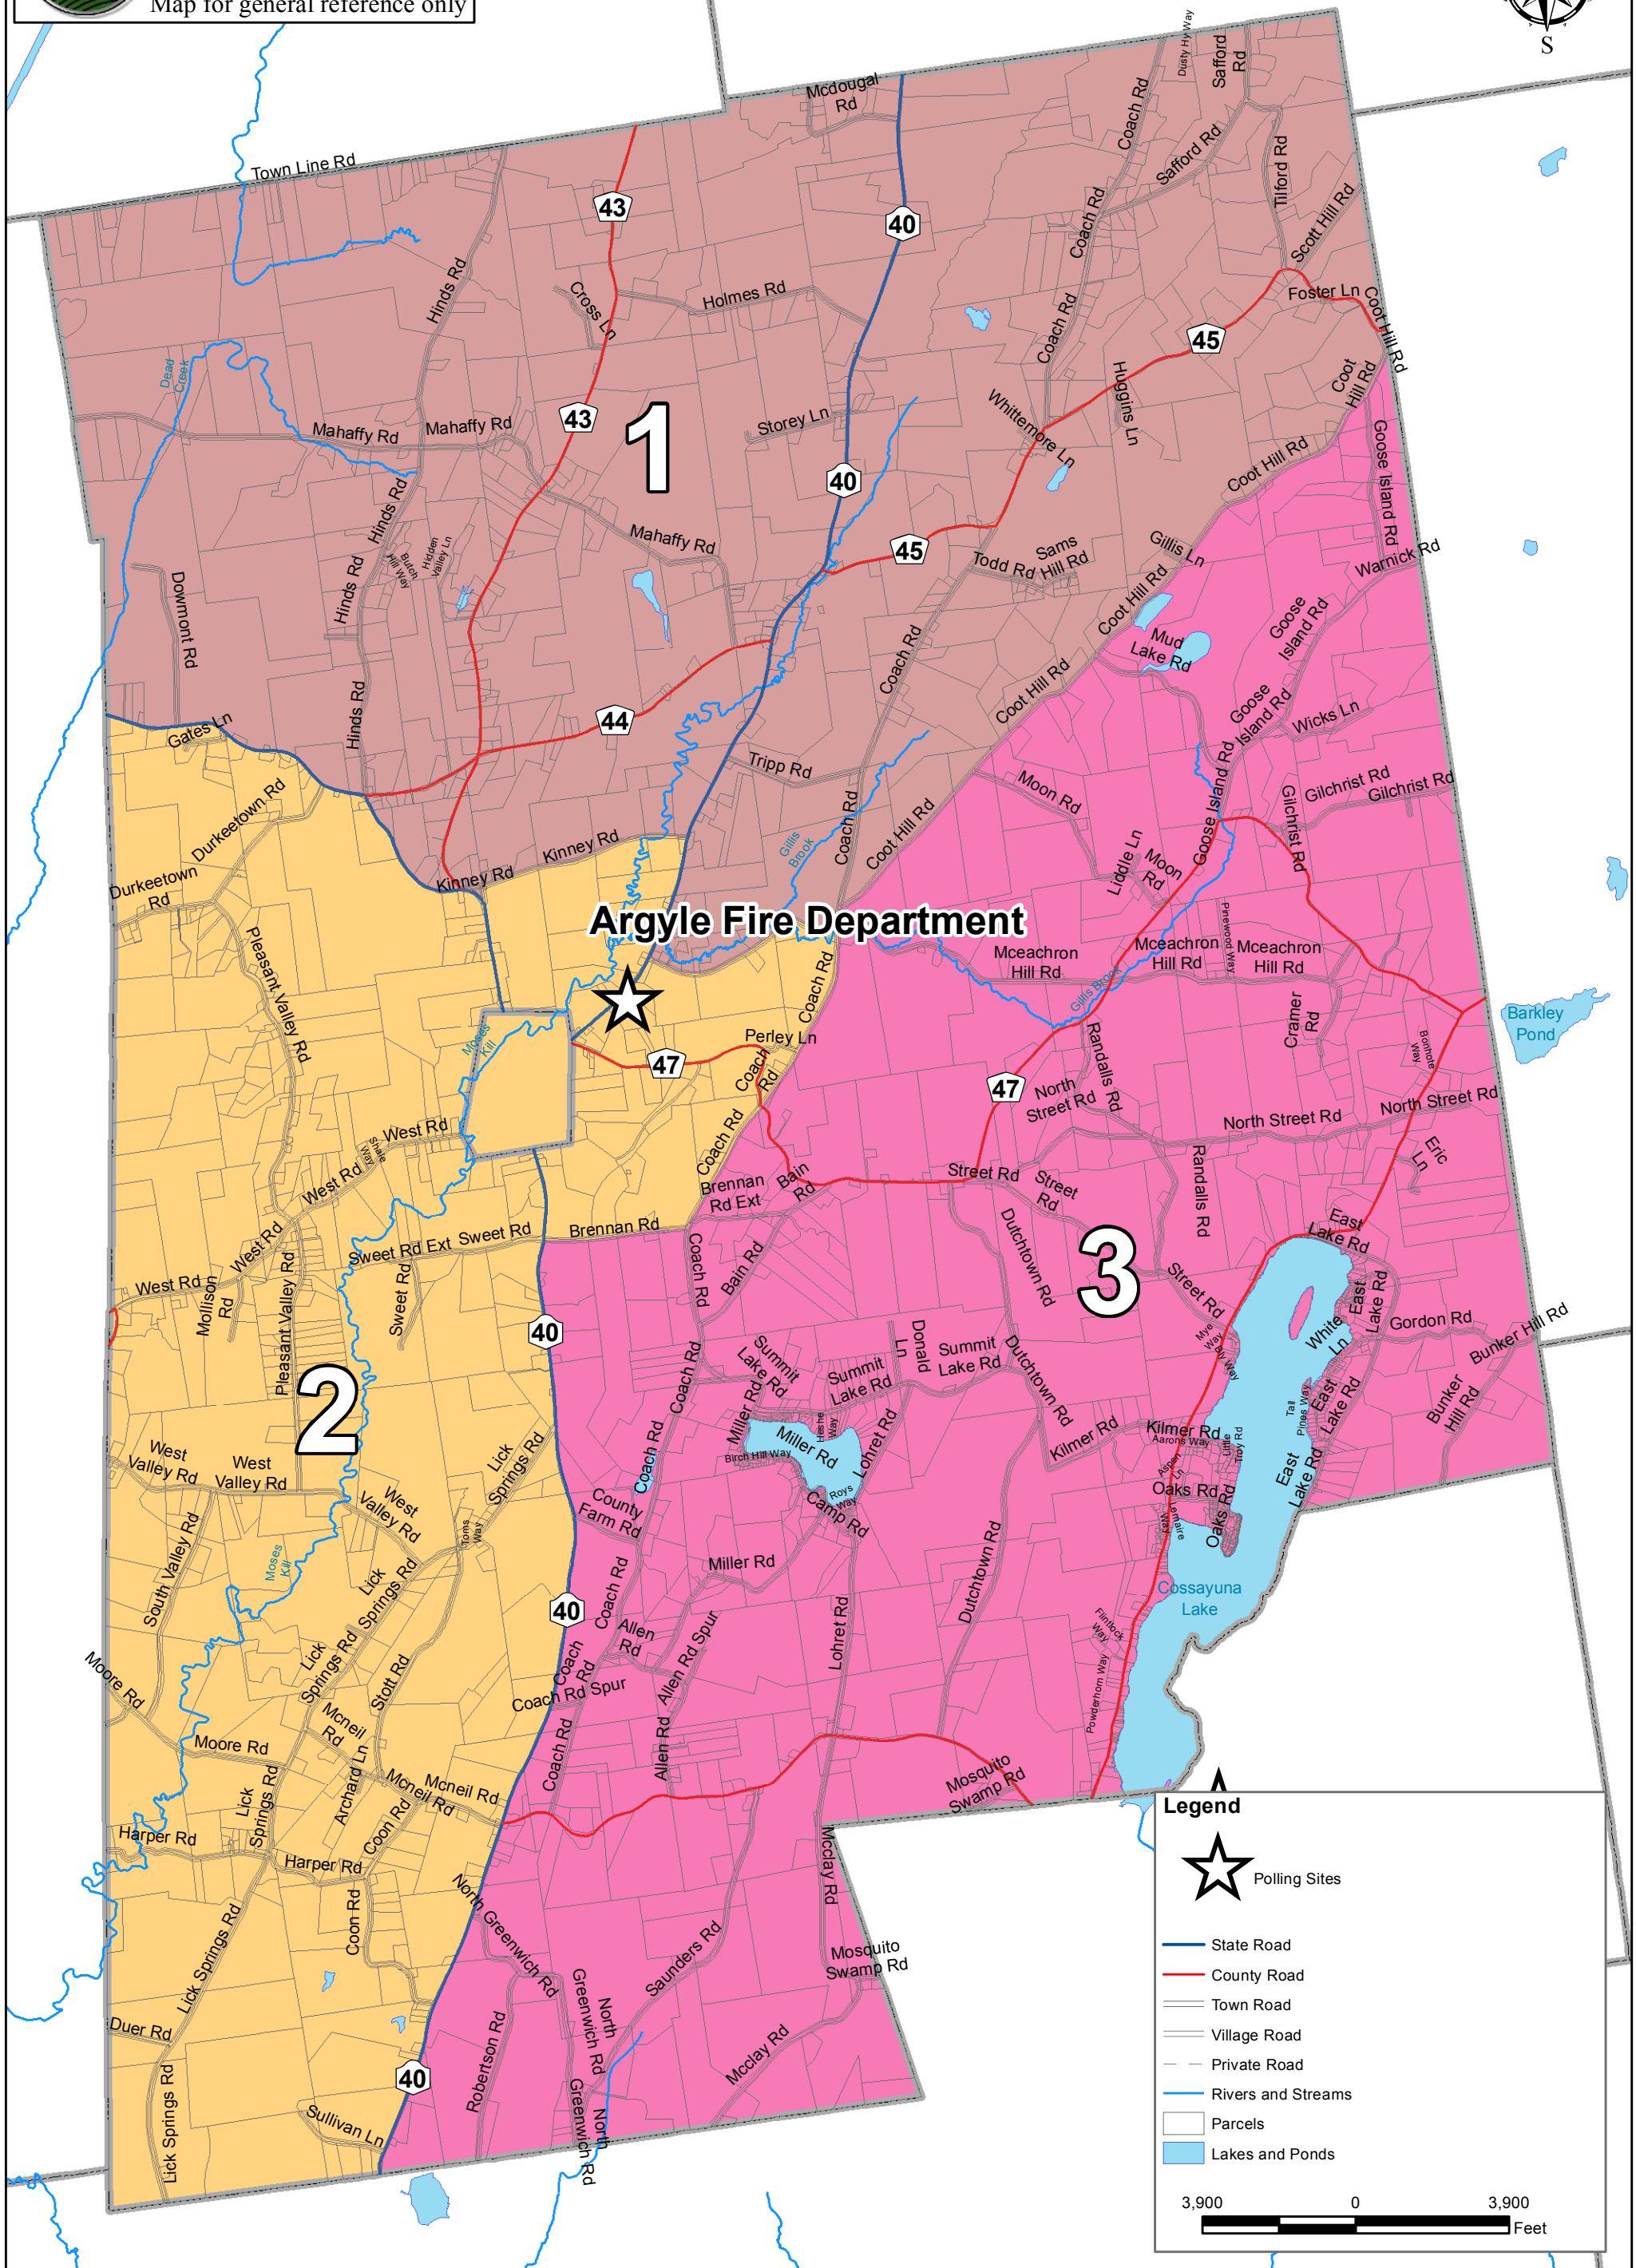

# Town of Argyle Election Districts

Real Property Tax Service  
 Heather Weller, GIS Specialist  
 June 2014  
 Map for general reference only

**Argyle Fire Department**

**1**

**2**

**3**

**Legend**

- ★ Polling Sites

- State Road
- County Road
- Town Road
- Village Road
- Private Road
- Rivers and Streams
- Parcels
- Lakes and Ponds

3,900 0 3,900 Feet